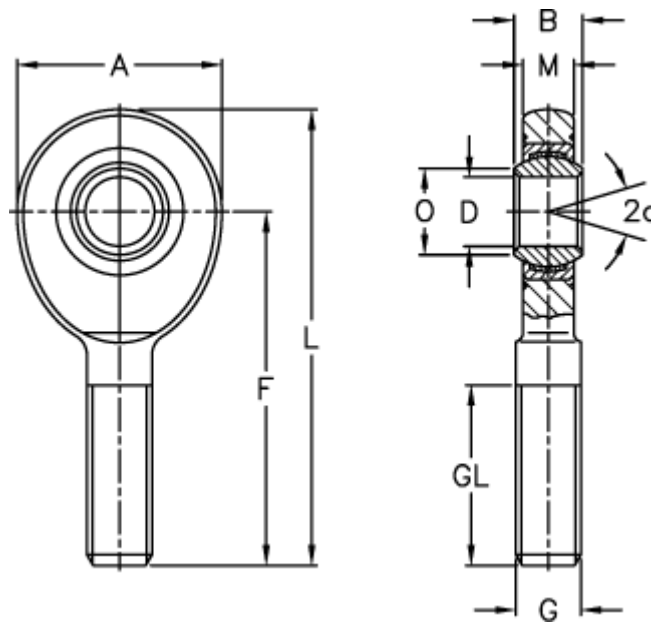

Article number: 03486012  
 Description: Fluro Rod end EAL 12D  
 Note: 12

## Measures

A	= 34	L	= 71
a (degrees)	= 11	M	= 8
B	= 10	O	= 14.9
D	= 12	Static drive kN	= 29
Dynamic drive (kN)	= 11.5	Weight	= 86
F	= 54		
g	= M 12		
GL	= 28		